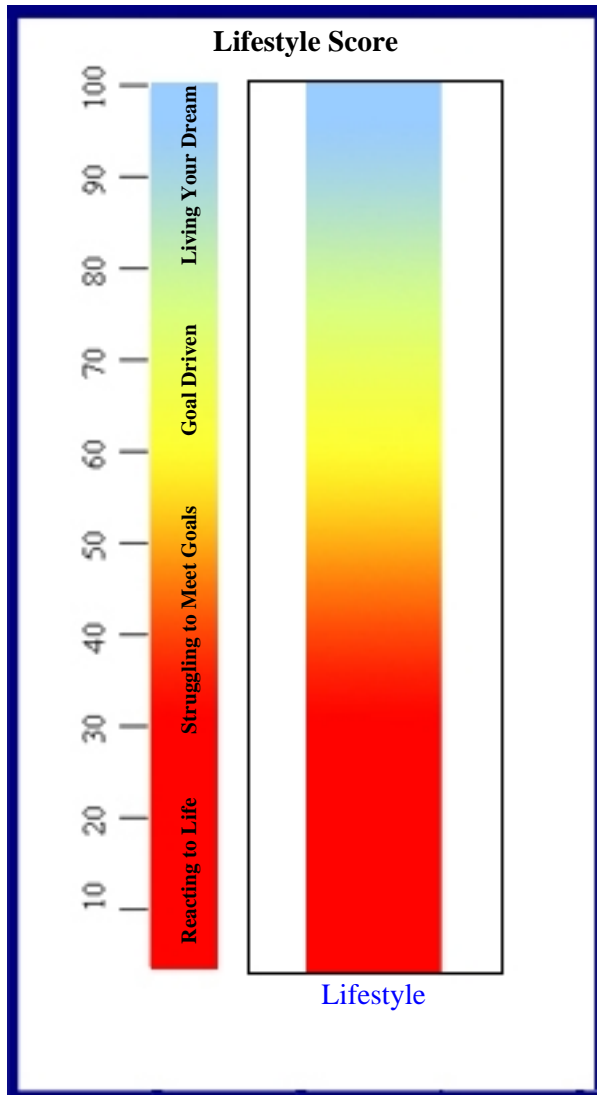

DreamLife Assessment Results

Irena 77 Spasovska

October 9, 2009

The following represents your scores on the DreamLife Assessment. For more information about finding, realizing and pursuing your dreams, see the book **Your Dream Life: Love, Work & Play Everyday.**

DREAMLIFE SCORE: 170.00%

Category Scores/Recommendations

170%