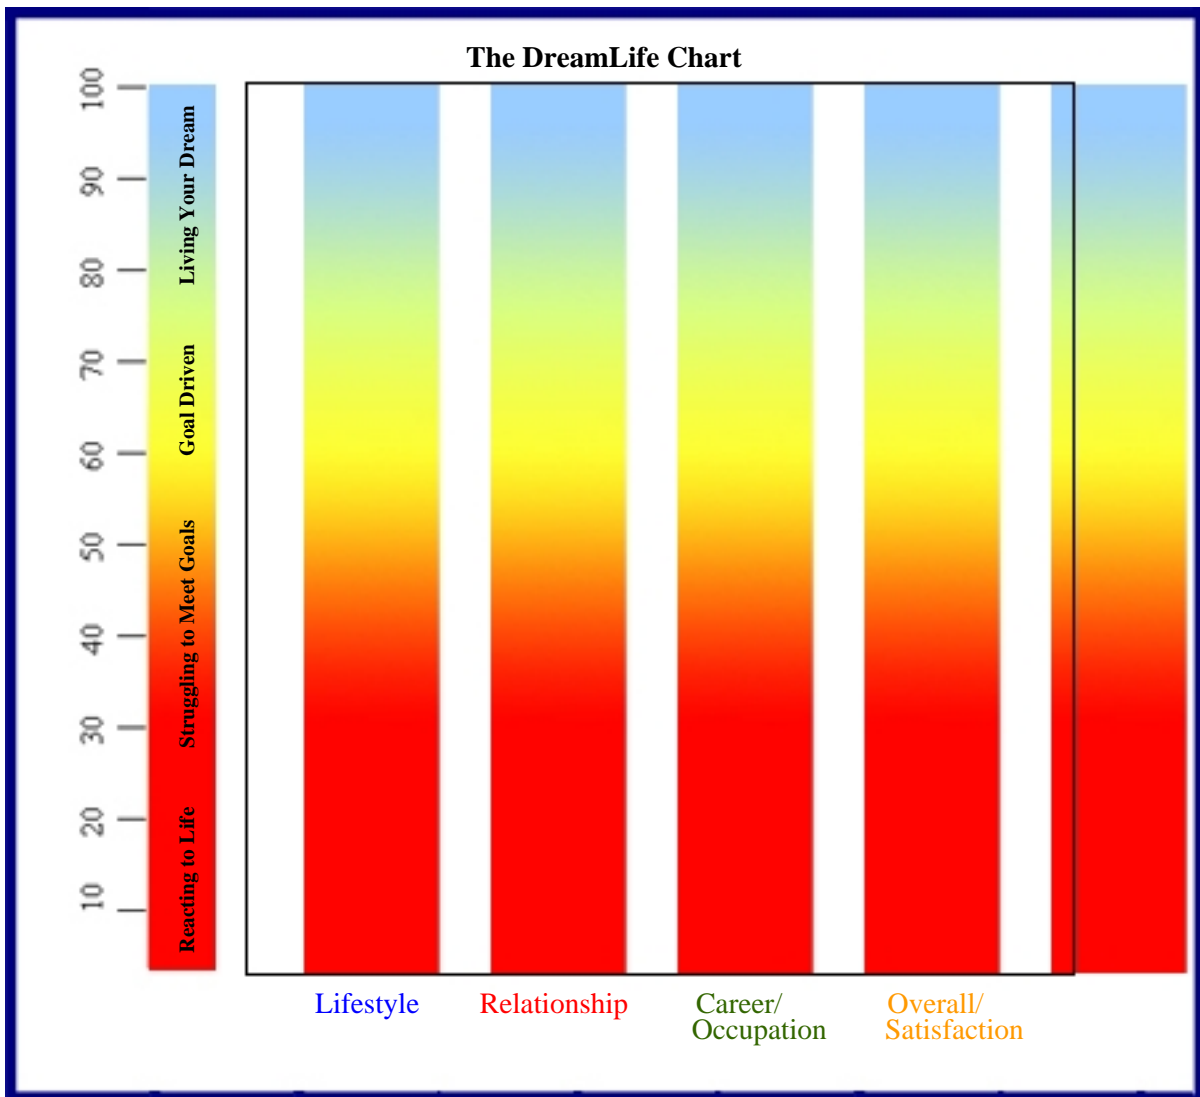

DreamLife Assessment Results

Irena 77 Spasovska

October 9, 2009

The following represents your scores on the DreamLife Assessment. For more information about finding, realizing and pursuing your dreams, see the book **Your Dream Life: Love, Work & Play Everyday.**

DREAMLIFE SCORE: 170.00%

Category Scores/Recommendations

170%